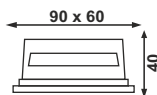

Product : Audi Foot Light
Power : 3w
Finish : Grey
CCT : 3000K / 6000K