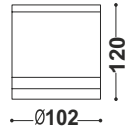

Power : 6w
Finish : Graphite Grey
CCT : 3000K