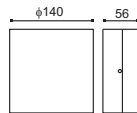

Outdoor Lights

Designed to sustain a lifetime of tough environmental conditions, this outdoor ceiling mounted luminaire is precisely designed die-cast housing face plate with a symmetrical downwards throw.

Power : 6w
Finish : Graphite Grey
CCT : 3000K

Power : 10w
Finish : White
CCT : 3000K / 6500K

Power : 12w
Finish : Graphite Grey
CCT : 3000K

Power : 25w
Finish : White
CCT : 3000K / 6500K

Power : 5w
Finish : White
CCT : 3000K

Power : 18w
Finish : Graphite Grey
CCT : 3000K

Wattage : 5w
Dimension : D ϕ 60 / H 16
CCT : 3000K/4500K/6000K
Finish : Black/White/Grey

Wattage : 10w
Dimension : D ϕ 100 / H 16
CCT : 3000K/4500K/6000K
Finish : Black/White/Grey

- Aluminium Die Cast Construction
- Tempered Glass Diffuser
- Silicone Rubber