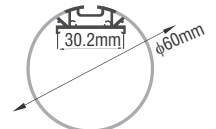

White/Black

120° Beam Angle

CCT : 3000K / 4000K / 6000K

Magic Hanging (50mm x 70mm)

Watt	Model	Feet
20w	PR 1502	2 ft
40w	PR 1501	4 ft
80w	PR 1503	8 ft

White/Black

Circulo Hanging

Model	Watts	Size
PISL 01	20w	2ft
PISL 05	40w	4ft
PISL 06	80w	8ft

All Round Brightness

350° Beam Angle

Finish : Acrylic
LED Colour : 3000K / 4500K / 6000K
Dimension : D - ϕ 60

Lexis Hanging (Up & Down Light)

40w	PISL 17	L 1200 / W 124 / H 16
80w	PISL 18	L 2400 / W 124 / H 16