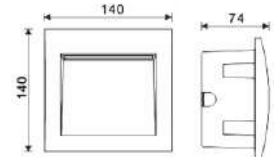

SENSOR LIGHT