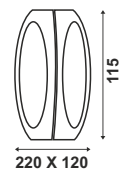

Power : 8w
Finish : Grey
CCT : 3000K