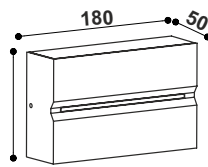

Power : 12w
Finish : Grey
CCT : 3000K

POWL 86