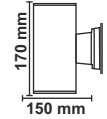

Power : 12w
Finish : Grey
CCT : 3000K

Power : 2 X 12w
Finish : Grey
CCT : 3000K

Power : 6w
Finish : Grey
CCT : 3000K

Power : 2 x 6w
Finish : Grey
CCT : 3000K

Product : Beam Wall Light
Power : 3w (1 Way)
Finish : Grey
CCT : 3000K

Product : Beam Wall Light
Power : 2 x 3w (2 Way)
Finish : Grey
CCT : 3000K

Product : RGB Colour
Blowtorch
Power : 3 x 1w / 2 Way
Finish : Graphite Grey
CCT : RGB

Product : RGB Colour
Blowtorch
Power : 4 x 1w / 3 Way
Finish : Graphite Grey
CCT : RGB

Power : 16w
Finish : Grey
CCT : 3000K

Power : 16w
Finish : Grey
CCT : 3000K