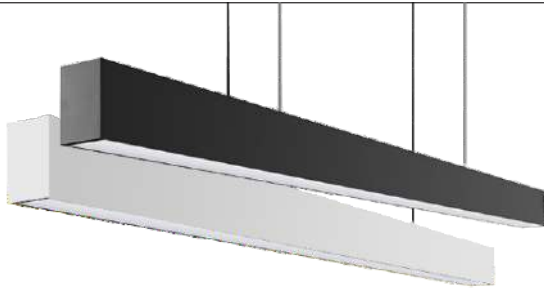

ELEGANT Hanging

Watt	Model	Size	Feet
20w	PR 1512	L 600 / W 36 / H 60mm	2 ft
40w	PR 1509	L 1200 / W 36 / H 60mm	4 ft
80w	PR 1510	L 2400 / W 36 / H 60mm	8 ft
120w	PR 1511	L 3600 / W 36 / H 60mm	12 ft

White / Black

CCT : 3000K / 4000K / 6000K