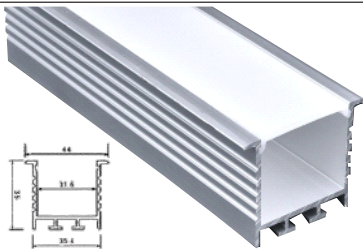

PLS 004 (Recess)

LED	11w / Feet	W 44 / H 35
Empty	3 Meter Length	

Recessed/Spring clip-mounted
Uniformity of light emission