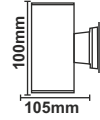

Power : 12w
Finish : Grey
CCT : 3000K

Power : 2 X 12w
Finish : Grey
CCT : 3000K

Power : 6w
Finish : Grey
CCT : 3000K

Power : 2 x 6w
Finish : Grey
CCT : 3000K

Product : Beam Wall Light
Power : 3w (1 Way)
Finish : Grey
CCT : 3000K

Product : Beam Wall Light
Power : 2 x 3w (2 Way)
Finish : Grey
CCT : 3000K

Product : RGB Colour
Blowtorch
Power : 3 x 1w / 2 Way
Finish : Graphite Grey
CCT : RGB

Product : RGB Colour
Blowtorch
Power : 4 x 1w / 3 Way
Finish : Graphite Grey
CCT : RGB

Power : 16w
Finish : Grey
CCT : 3000K

Power : 16w
Finish : Grey
CCT : 3000K