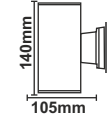

POWL 64

Power : 6w
Finish : Grey
CCT : 3000K

POWL 65

Power : 2 x 6w
Finish : Grey
CCT : 3000K

POWL 66

Product : Beam Wall Light
Power : 3w (1 Way)
Finish : Grey
CCT : 3000K

POWL 67

Product : Beam Wall Light
Power : 2 x 3w (2 Way)
Finish : Grey
CCT : 3000K