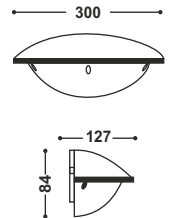

Power : 4 x 1w
Finish : Grey
CCT : 3000K