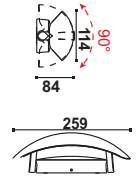

Power : 9w
Finish : Grey
CCT : 3000K