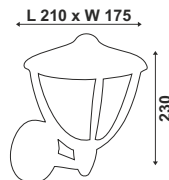

Power : 6w
Finish : Grey
CCT : 3000K