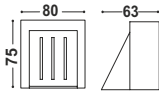

Power : 3w
Finish : Grey
CCT : 3000K