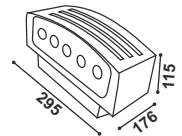

Power : 10 x 1w
Finish : Grey
CCT : 3000K