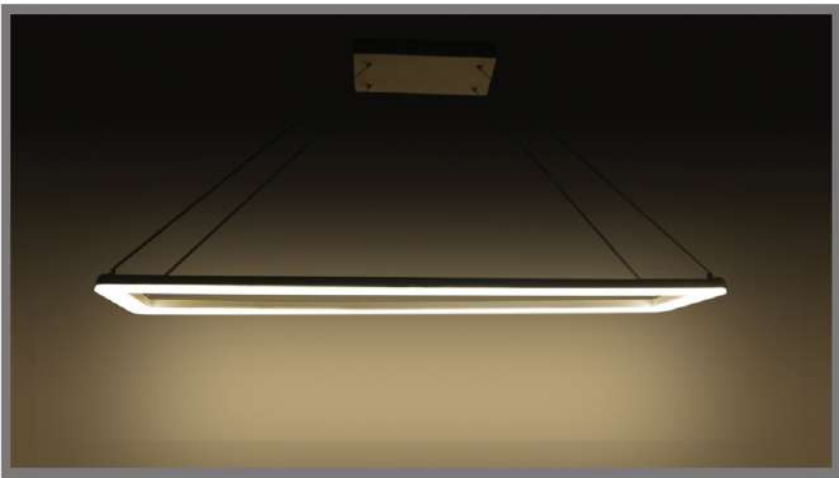

All dimensions are in millimeter
 L = Length, B = Breadth, H = Height,
 D = Depth, W = Width.

Custom Design Welcome

Please refer Our
Pavilion Catalogue for
Mirror Lights, Hangings & Wall Lights

Authorised Dealer