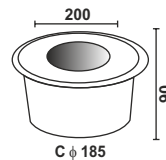

POIU 04

Power : 6 x 1w
 Finish : Stainless Steel
 CCT : 3000K

POIU 05

Power : 9 x 1w
 Finish : Stainless Steel
 CCT : 3000K

POIU 06

Power : 15w
 Dimension : L 180mm / W 146mm / H 90mm
 Finish : Stainless Steel
 CCT : RGB