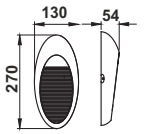

Power : 1 x 3w
Finish : Grey
CCT : 3000K