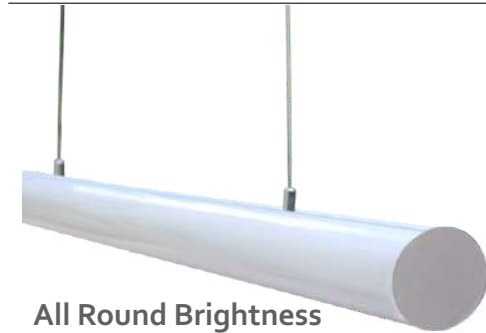

Circulo Hanging

Model	Watts	Size
PISL 01	20w	2ft
PISL 05	40w	4ft
PISL 06	80w	8ft

All Round Brightness

Finish : Acrylic
LED Colour : 3000K / 4500K / 6000K
Dimension : D - ϕ 60