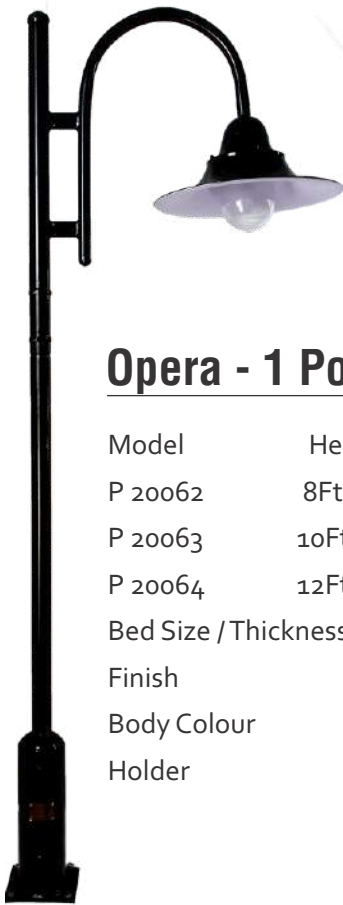

Opera - 1 Pole Light

Model	Height
P 20062	8Ft
P 20063	10Ft
P 20064	12Ft
Bed Size / Thickness	: 200 x 200 x 6mm
Finish	: Mild Steel
Body Colour	: Black
Holder	: B - 22

With Luminaries