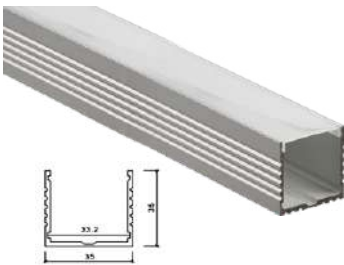

PLS 012 (Surface)