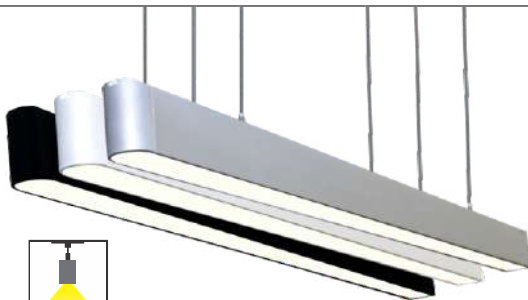

Cassida Droplight

35w | PIDL 05 | D ϕ 295 / H 1700 | White | 6000K

120° Beam Angle

Oval End Cap for
End to End Brightness...

Starlux Hanging

Model	Watt	Feet	
PR 1505	20w	2 ft	White/Black | Other
PR 1506	40w	4 ft	
PR 1508	80w	8 ft	
LED Colour			: 3000K / 4500K / 6000K
Dimension			: W - 50 / H - 70
Body Colour			: ☐ White ☐ Black ☐ Silver