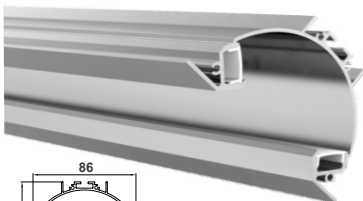

PLS 006 (Recess)

LED	11w / Feet	W 101.6 / H 48.7
Empty	2.5 Meter Length	

Recessed/Spring clip-mounted
Uniformity of light emission