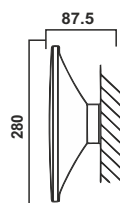

Power : 20w
Finish : Grey
CCT : 3000K