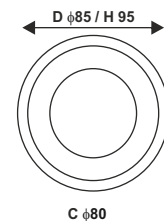

CONNECTOR - IP 65

Connector 01

1 Way In - 1 Way Out