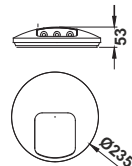

Power : 3 x 1w
Finish : Grey
CCT : 3000K