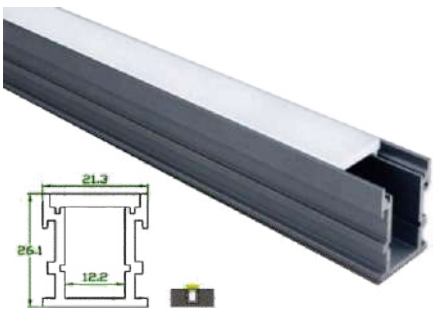

PLS 017 (Step Surface)

PLS 016 (Walkover - IP 20)

LED	5.5w / Feet	W 21.3 / H 26.1
Empty	2 Meter Length