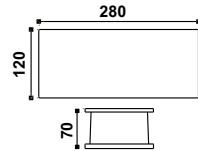

Power : 8w
Finish : Grey
CCT : 3000K