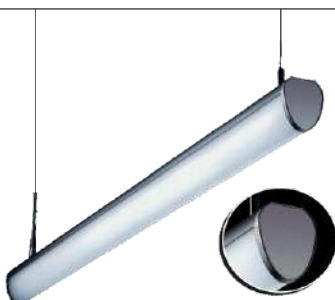

26w | PIDL 04 | L 383 / W 130 / H 160 | White | 3000K

Cassida Droplight

35w | PIDL 05 | D ϕ 295 / H 1700 | White | 6000K

120° Beam Angle

Oval End Cap for
End to End Brightness...

Starlux Hanging

Model	Watt	Feet	
PR 1505	20w	2 ft	White/Black Other
PR 1506	40w	4 ft	
PR 1508	80w	8 ft	
LED Colour			: 3000K / 4500K / 6000K
Dimension			: W - 50 / H - 70
Body Colour			: <input type="radio"/> White <input type="radio"/> Black <input type="radio"/> Silver