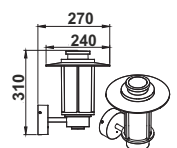

Power : 6 x 1w
Finish : Grey
CCT : 3000K