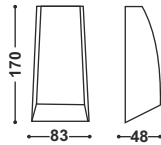

Power : 2 x 3w
Finish : Grey
CCT : 3000K