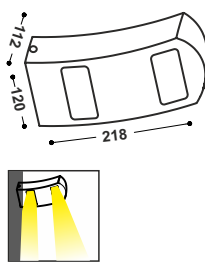

Power : 6 x 1w
Finish : Grey
CCT : 3000K

POWL 88