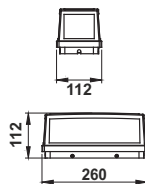

Power : 6w
Finish : Grey
CCT : 3000K