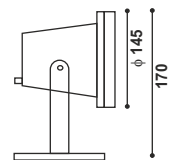

Power : 9w
Finish : Stainless Steel
CCT : 3000K / Blue

Driver : POPS 12 (24v AC - 15w)
(Driving 1 No.)

Power : 18w
Finish : Stainless Steel
CCT : RGB

Driver : POPS 01 (24v AC - 30w)
(Driving 1 No.)

Power : 4 X 1w
Finish : Stainless Steel
CCT : 3000K / Blue / RGB

Driver : POPS 11 (24v AC - 5w)

Power : 9 X 1w
Finish : Stainless Steel
CCT : 3000K
CCT : RGB

Driver : POPS 13 (24v AC - 15w)

RGB : 10 Seconds Auto F

Recessed Fixture

Power : 15w
Finish : Brushsteel
CCT : 3000K

Driver : PIPS 06 (24v 25w - 1050mA)
(Driving 1 No.)

CONNECTOR - IP 65

Connector 01

1 Way In - 1 Way Out