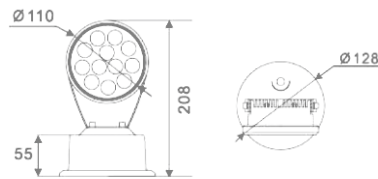

Description	Model	Dimension	Finish	CCT
36w	POFL 04	L 1000 / W 60 / H 82	Graphite Grey	RGB

*With Remote Controller

POSL 05

Product : Planter Light
 Power : 36w
 Finish : Graphite Grey
 CCT : 3000K

IP 65

POFL 05