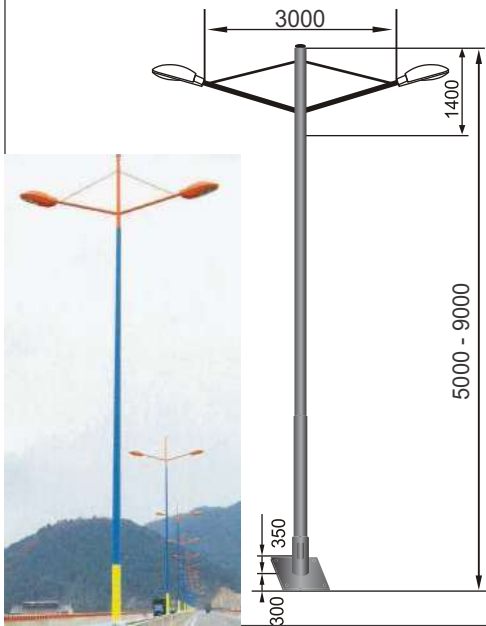

Avenue Pole Light

Model	Height
P 20516	5mtr
P 20516	6mtr
P 20516	7mtr
Material : Mild Steel	

Modena Pole Light

Model	Height
P 20523	5mtr
P 20523	6mtr
P 20523	7mtr
Material : Mild Steel	

Jaguar Pole Light

Model	Height
P 20522	5mtr
P 20522	6mtr
P 20522	7mtr
Material : Mild Steel	