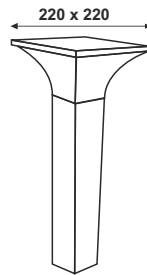

Peta Bollard

B - 22	B 10748	300mm
	B 10749	500mm
	B 10750	800mm
10w	B 10796	300mm
	B 10797	500mm
	B 10798	800mm

Product : Peta Wall Light
Model : W 12136
Power : B - 22

Model : W 12162
Power : 10w
CCT : 3000K / 6500K

Kin Bollard

B - 22	B 10751	300mm
	B 10752	500mm
	B 10753	800mm
10w	B 10799	300mm
	B 10800	500mm
	B 10801	800mm

Product : Kin Wall Light
Model : W 12137
Power : B - 22

Model : W 12163
Power : 10w
CCT : 3000K / 6000K

Duster Bollard

B-22	B 10830	200mm
	B 10831	500mm
	B 10832	800mm
10w	B 10833	200mm
	B 10834	500mm
	B 10835	800mm

Product : Duster Wall Light
Model : W 13003
Power : B - 22

Model : W 13004
Power : 10w
CCT : 3000K / 6000K

Matrix Bollard

10w	B 10836	D ϕ105 / H 300	Grey
	B 10837	D ϕ105 / H 500	
	B 10838	D ϕ105 / H 800	

Brushsteel Flat Bollard

B-22	H 10733 - 1Ft	D ϕ100 / H 300	Mat Brushsteel
	H 10726 - 2Ft	D ϕ100 / H 500	
	H 10727 - 3Ft	D ϕ100 / H 800