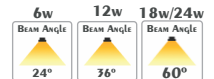

Trump Surface Downlight

6w	PIDS 05	D ϕ65 / H 98
12w	PIDS 06	D ϕ75 / H 108
18w	PIDS 04	D ϕ85 / H 120
24w	PIDS 11	

EPISTAR LED

Finish : White-Gold / Black-Gold
CCT : 3000K / 4500K / 6000K