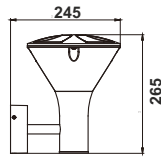

Power : 8w
Finish : Grey
CCT : 3000K