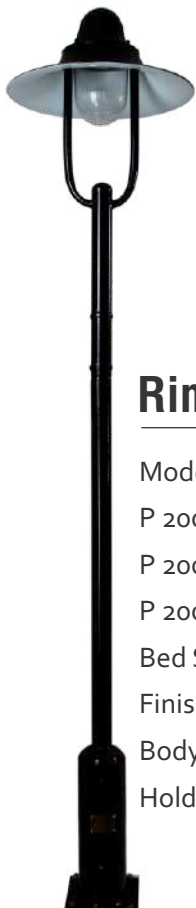

Ring Lantern Pole Light

Model	Height
P 20068	8Ft
P 20069	10Ft
P 20070	12Ft
Bed Size / Thickness	: 200 x 200 x 6mm
Finish	: Mild Steel
Body Colour	: Black
Holder	: B - 22

With Doom & Glass