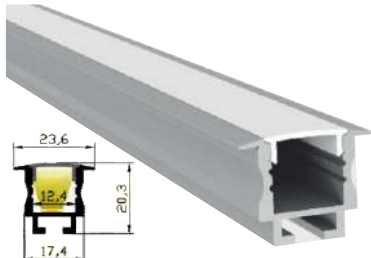

5mm Strip Light

PLS 002 (Slim Recess)

LED (120 LED - 12v)	4w / Feet	W 12 / H 6
Empty	2.0 Meter Length	

PLS 008 (Slim Recess)

LED (120 LED's - Spots Visible)		W 22 / H 6
LED (240 LED's - No Spots)	5.5w / Feet	
Empty	2 Meter Length	