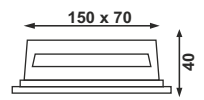

Product : Audi Foot Light
Power : 6w
Finish : Grey
CCT : 3000K / 6000K