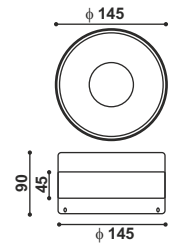

Product : RGB Colour
Blowtorch
Power : 4 x 1w / 3 Way
Finish : Graphite Grey
CCT : RGB

POWL 79