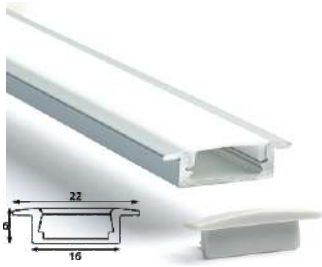

PLS 002 (Slim Recess)

LED (120 LED - 12v)	4w / Feet	W 12 / H 6
Empty	2.0 Meter Length	

PLS 008 (Slim Recess)

LED (120 LED's - Spots Visible)		W 22 / H 6
LED (240 LED's - No Spots)	5.5w / Feet	
Empty	2 Meter Length	

PLS 001 (Recess)

LED	5.5w / Feet	W 23.6 / H 20.3
Empty	3 Meter Length	

Recessed/Spring clip-mounted
Uniformity of light emission

PLS 004 (Recess)

LED	11w / Feet	W 44 / H 35
Empty	3 Meter Length	

Recessed/Spring clip-mounted
Uniformity of light emission

PLS 005 (Recess)

LED	16.5w / Feet	W 64 / H 35
Empty	3 Meter Length	

Recessed/Spring clip-mounted
Uniformity of light emission

PLS 006 (Recess)

LED	11w / Feet	W 101.6 / H 48.7
Empty	2.5 Meter Length	

Recessed/Spring clip-mounted
Uniformity of light emission

PLS 035 (Trimless)

LED	11w / Feet	W 61.51 / H 14
Empty	2.0 Meter Length	

Uniformity of light emission