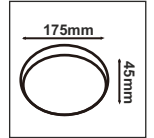

Power : 10w
Finish : White
CCT : 3000K / 6500K