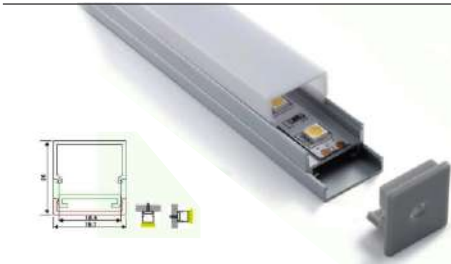

PLS 011 (Surface)

LED	5.5w / Feet	W 19.7 / H 20
Empty	2.5 Meter Length