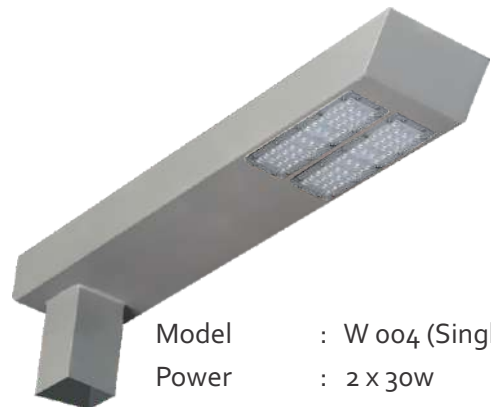

Model : W 004 (Single Arm)
Power : 2 x 30w
Dimension : L 1000 / W 200 / H 375