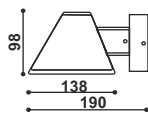

Power : 5w
Finish : Grey
CCT : 3000K