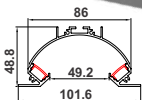

PLS 005 (Recess)

LED	16.5w / Feet	W 64 / H 35
Empty	3 Meter Length	

Recessed/Spring clip-mounted
Uniformity of light emission