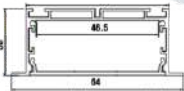

PLS 004 (Recess)

LED	11w / Feet	W 44 / H 35
Empty	3 Meter Length	

Recessed/Spring clip-mounted
Uniformity of light emission