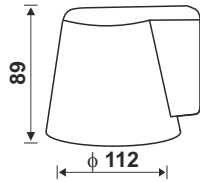

Holder : GU 10
Finish : Grey

POWL 84