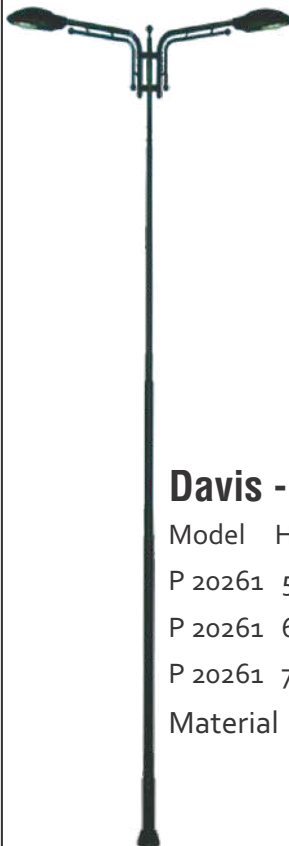

Avenue Pole Light

Model	Height
P 20516	5mtr
P 20516	6mtr
P 20516	7mtr
Material : Mild Steel	

Modena Pole Light

Model	Height
P 20523	5mtr
P 20523	6mtr
P 20523	7mtr
Material : Mild Steel	

Jaguar Pole Light

Model	Height
P 20522	5mtr
P 20522	6mtr
P 20522	7mtr
Material : Mild Steel	

Davis - 1 Pole Light

Model	Height
P 20258	5mtr
P 20258	6mtr
P 20258	7mtr
Material : Mild Steel	

Davis - 2 Pole Light

Model	Height
P 20261	5mtr
P 20261	6mtr
P 20261	7mtr
Material : Mild Steel	

Solar Pole Light

Power	: 12W / 20W
Height	: 4.5 Mtr
M.R.P.	: On Request
Dimension(mm):	114 mm
Bed Size / Thickness:	6mm
Material	: Mild Steel
Body Colour	: Black
With Panel & Battery	

Custom height, wattage, battery backup and panel sizes are available.

Height : including luminaire, not only pole.

Note : All poles are without luminaires. Poles, with foundation bolts & nuts