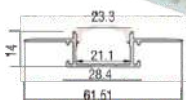

PLS 006 (Recess)

LED	11w / Feet	W 101.6 / H 48.7
Empty	2.5 Meter Length	

Recessed/Spring clip-mounted
Uniformity of light emission