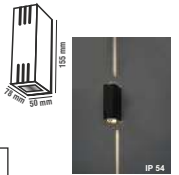

POWL 64

Power : 6w
Finish : Grey
CCT : 3000K

POWL 65

Power : 2 x 6w
Finish : Grey
CCT : 3000K

POWL 66

Product : Beam Wall Light
Power : 3w (1 Way)
Finish : Grey
CCT : 3000K

POWL 67

Product : Beam Wall Light
Power : 2 x 3w (2 Way)
Finish : Grey
CCT : 3000K