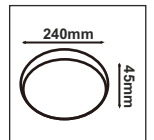

Power : 25w
Finish : White
CCT : 3000K / 6500K