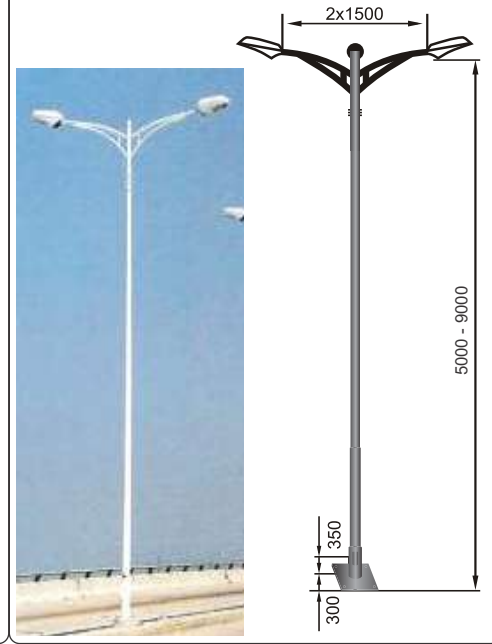

Avenue Pole Light

Model	Height
P 20516	5mtr
P 20516	6mtr
P 20516	7mtr
Material : Mild Steel	

Modena Pole Light

Model	Height
P 20523	5mtr
P 20523	6mtr
P 20523	7mtr
Material : Mild Steel	

Jaguar Pole Light

Model	Height
P 20522	5mtr
P 20522	6mtr
P 20522	7mtr
Material : Mild Steel	