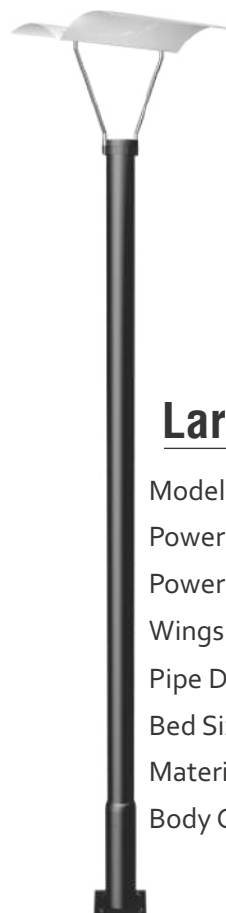

Lar Pole Light

Model	: P 20246
Power	: 10 Ft (Include Post top)
Power	: 20W
Wings Dimension	: 450 X 406mm
Pipe Dia	: ϕ 114mm
Bed Size / Thickness	: 200 x 200 x 6mm
Material	: Mild Steel
Body Colour	: Grey / Black