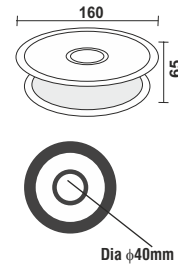

POUW 02

Power : 18w
Finish : Stainless Steel
CCT : RGB

Driver : POPS 01 (24v AC - 30w)
(Driving 1 No.)