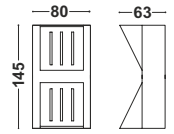

Power : 2 x 3w
Finish : Grey
CCT : 3000K