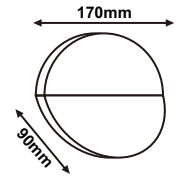

Power : 5w
Finish : Grey
CCT : 3000K