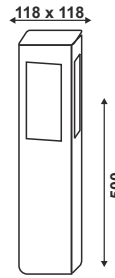

Calvin Bollard

8w	B 10861	200mm
	B 10862	500mm

Finish : Grey
CCT : 3000K / 6000K