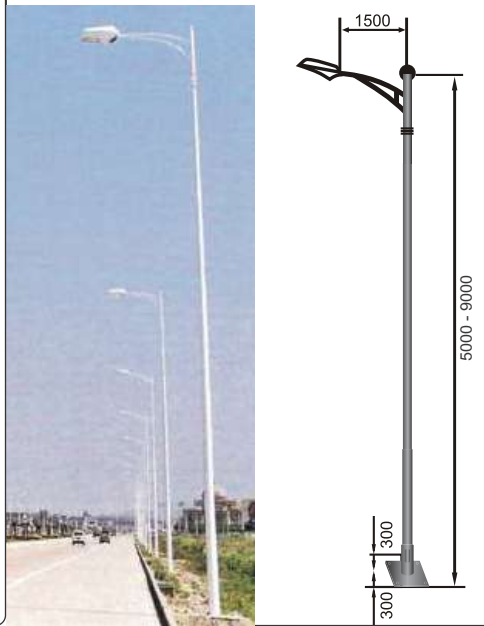

Avenue Pole Light

Model	Height
P 20516	5mtr
P 20516	6mtr
P 20516	7mtr
Material : Mild Steel	

Modena Pole Light

Model	Height
P 20523	5mtr
P 20523	6mtr
P 20523	7mtr
Material : Mild Steel	

Jaguar Pole Light

Model	Height
P 20522	5mtr
P 20522	6mtr
P 20522	7mtr
Material : Mild Steel	