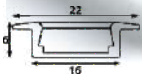

PLS 002 (Slim Recess)

LED (120 LED - 12v)	4w / Feet	W 12 / H 6
Empty	2.0 Meter Length	

PLS 008 (Slim Recess)

LED (120 LED's - Spots Visible)		W 22 / H 6
LED (240 LED's - No Spots)	5.5w / Feet	
Empty	2 Meter Length	

PLS 001 (Recess)

LED	5.5w / Feet	W 23.6 / H 20.3
Empty	3 Meter Length	

Recessed/Spring clip-mounted
Uniformity of light emission

PLS 004 (Recess)

LED	11w / Feet	W 44 / H 35
Empty	3 Meter Length	

Recessed/Spring clip-mounted
Uniformity of light emission

PLS 005 (Recess)

LED	16.5w / Feet	W 64 / H 35
Empty	3 Meter Length	

Recessed/Spring clip-mounted
Uniformity of light emission

PLS 006 (Recess)

LED	11w / Feet	W 101.6 / H 48.7
Empty	2.5 Meter Length	

Recessed/Spring clip-mounted
Uniformity of light emission

PLS 035 (Trimless)

LED	11w / Feet	W 61.51 / H 14
Empty	2.0 Meter Length	

Uniformity of light emission