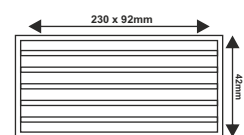

Product : LED Grill Foot Light
Power : 12w
Finish : Graphite Grey
CCT : 3000K