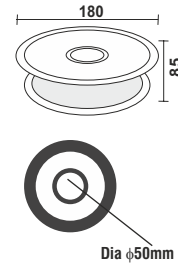

POUW 09

Power : 4 X 1w
Finish : Stainless Steel
CCT : 3000K / Blue / RGB

Driver : POPS 11 (24v AC - 5w)