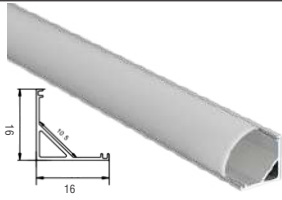

PLS 035 (Trimless)

LED	11w / Feet	W 61.51 / H 14
Empty	2.0 Meter Length	

Uniformity of light emission

PLS 018 (Corner Surface)

LED	5.5w / Feet	W 16 / H 16
Empty	2 Meter Length	

PLS 009 (Slim Surface)

LED (120LED - 12v)	4w / Feet	W 7.5 / H 6
Empty	2 Meter Length	