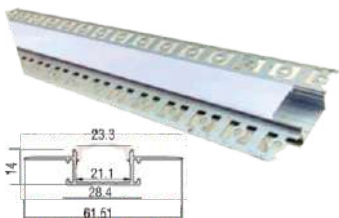

PLS 035 (Trimless)

LED	11w / Feet	W 61.51 / H 14
Empty	2.0 Meter Length	

Uniformity of light emission

PLS 018 (Corner Surface)

LED	5.5w / Feet	W 16 / H 16
Empty	2 Meter Length	

PLS 009 (Slim Surface)

LED (120LED - 12v)	4w / Feet	W 7.5 / H 6
Empty	2 Meter Length	