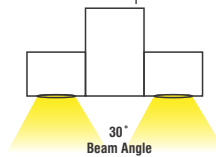

26w | PIDL 04 | L 383 / W 130 / H 160 | White | 3000K

Cassida Droplight

35w | PIDL 05 | D ϕ 295 / H 1700 | White | 6000K

120° Beam Angle

Oval End Cap for
End to End Brightness...

Starlux Hanging

Model	Watt	Feet	
PR 1505	20w	2 ft	White/Black Other
PR 1506	40w	4 ft	
PR 1508	80w	8 ft	
LED Colour			: 3000K / 4500K / 6000K
Dimension			: W - 50 / H - 70
Body Colour			: <input type="radio"/> White <input type="radio"/> Black <input type="radio"/> Silver