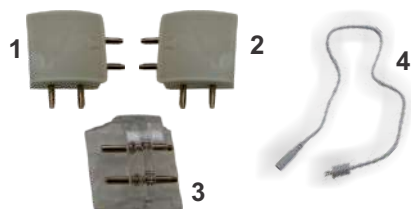

Accessories

Code	Item	Description
PILC S01	Cabinet Light Spares	Right Connector
PILC S02	Cabinet Light Spares	Left Connector
PILC S03	Cabinet Light Spares	H Joint Connector
PILC S04	Cabinet Light Spares	Power Line Cable

Mini link - Constant Voltage Drivers