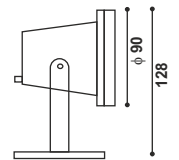

POUW 10

Power : 9 X 1w
Finish : Stainless Steel
CCT : 3000K
CCT : RGB

Driver : POPS 13 (24v AC - 15w)