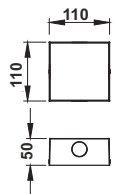

Power : 4 x 1w
Finish : Grey
CCT : 3000K