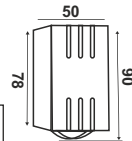

POWL 64

Power : 6w
Finish : Grey
CCT : 3000K

POWL 65

Power : 2 x 6w
Finish : Grey
CCT : 3000K

POWL 66

Product : Beam Wall Light
Power : 3w (1 Way)
Finish : Grey
CCT : 3000K

POWL 67

Product : Beam Wall Light
Power : 2 x 3w (2 Way)
Finish : Grey
CCT : 3000K