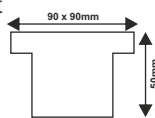

Product : Kwid Foot Light
Power : 3w
Finish : Grey
CCT : 3000K / 6000K