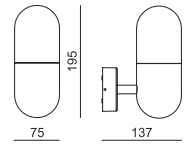

Power : 7w (2x3.5w)
Finish : Grey
CCT : 3000K

Holder : E 27
Finish : Grey

POWL 83

Holder : GU 10
Finish : Grey

Power : 8w
Finish : Grey
CCT : 3000K

Power : 12w
Finish : Grey
CCT : 3000K

Power : 12w
Finish : Grey
CCT : 3000K

Power : 6 x 1w
Finish : Grey
CCT : 3000K

Power : 3 x 2w
Finish : Grey
CCT : 3000K

Power : 8 x 1w
Finish : Grey
CCT : 3000K

Power : 3w
Finish : Grey
CCT : 3000K

Power : 2x3w
Finish : Grey
CCT : 3000K

Power : 4x3w
Finish : Grey
CCT : 3000K