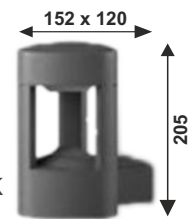

Product : Maria Wall Light
Model : W 12139
Power : 10w
Finish : Grey
CCT : 3000K / 6000K

Slim Kin Bollard

B-22	B 10851	300mm	Grey
	B 10852	500mm	
	B 10853	800mm