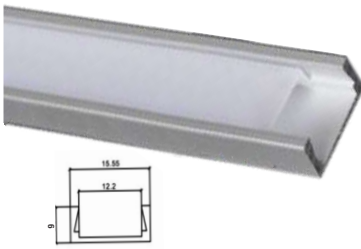

PLS 035 (Trimless)

LED	11w / Feet	W 61.51 / H 14
Empty	2.0 Meter Length	

Uniformity of light emission

PLS 018 (Corner Surface)

LED	5.5w / Feet	W 16 / H 16
Empty	2 Meter Length	

PLS 009 (Slim Surface)

LED (120LED - 12v)	4w / Feet	W 7.5 / H 6
Empty	2 Meter Length	