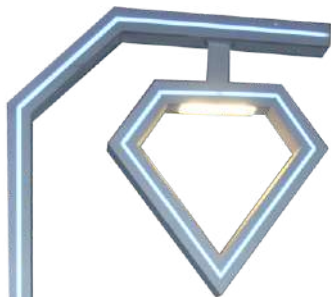

Xenon Pole X - VII

Model	Height
X - VII	10 Feet 12 Feet 15 Feet
Power	: 30w
Pole Dimension	: 80 X 120 mm
Bed Size / Thickness	: 200 X 200 X 6mm
Housing Material	: Aluminium
Body Colour	: Grey / Black
60w M.R.P	: On Request