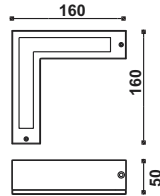

Power : 5w
Finish : Grey
CCT : 3000K