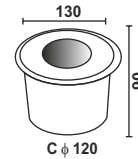

POIU 05

Power : 9 x 1w
Finish : Stainless Steel
CCT : 3000K