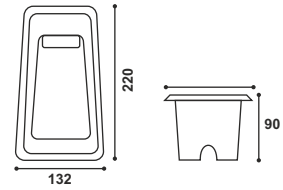

Power : 6w
Finish : Graphite Grey
CCT : 3000K