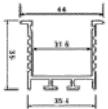

PLS 001 (Recess)

LED	5.5w / Feet	W 23.6 / H 20.3
Empty	3 Meter Length	

Recessed/Spring clip-mounted
Uniformity of light emission