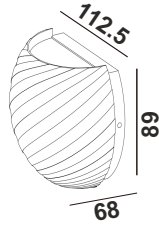

Power : 7w (2x3.5w)
Finish : Grey
CCT : 3000K

POWL 82

Holder : E 27
Finish : Grey