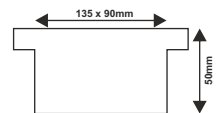

Product : Kwid Foot Light
Power : 6w
Finish : Grey
CCT : 3000K / 6000K