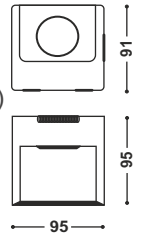

Power : 1 x 3w
Finish : Grey (Inner Gold)
CCT : 3000K