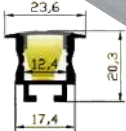

PLS 008 (Slim Recess)

LED (120 LED's - Spots Visible)		W 22 / H 6
LED (240 LED's - No Spots)	5.5w / Feet	
Empty	2 Meter Length