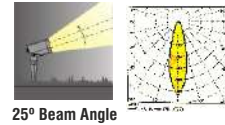

Surface Series

7w	POGS 02A	L 100 / W 65 / H 87	Grey	3000K
12w	POGS 03A	L 110 / W 75 / H 93