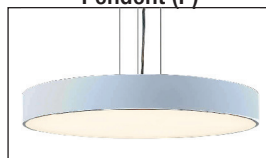

Pendent (P)