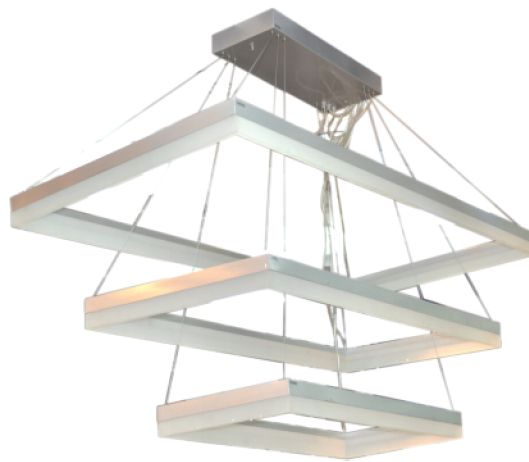

Step Hanging

Code : PR 1338
Wattage : 2115w
Body Colour : White
LED Colour : 3000K/ 4000K/ 6000K
Dimension : 24x24, 18x18, 12x12 in

**ALSO AVAILABLE IN
CUSTOMISED SIZE & DESIGNS**