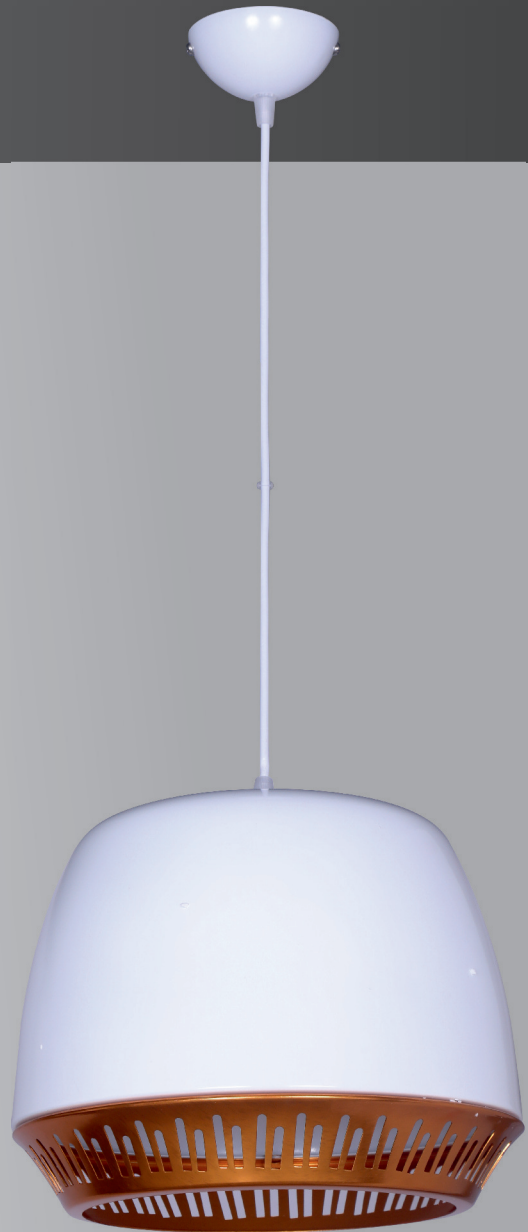

PASOLITE
LED

Pavilion

a passion with light

Hangings | Wall Lights | Mirror Lights
15th March - 2020

About Us

Pasolite is one of the oldest Lighting Solution Provider Operating from Bengaluru, to build a brand on the back of its in house production. However, what's different is that we use the international production facilities as the back-end of our operations, and focus on adding value through design and packaging.