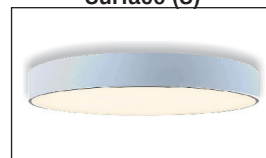

Surface (S)