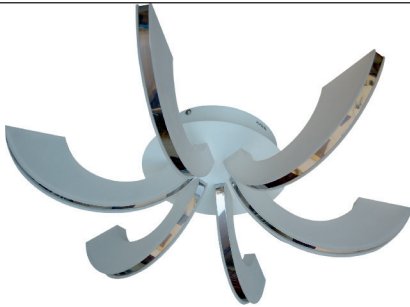

Fins - 6 Ceiling Light

Code : PR 1383
Wattage : 40w
LED Color : 3000K / 4500K / 6000K
Body Colour : White
Dimension : 630 X 150 mm