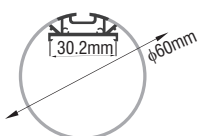

Pavilion Linear Suspended

DAYLE Hanging

Driver

Model	Size	Wattage
PR 1422	2 ft	20w
PR 1419	4 ft	40w
PR 1452	8 ft	80w
Body Colour :	○ White | ● Black | ● Red	
LED Colour :	3000K / 4000K / 6000K	
Dimension :	W - 70 / H - 70	

MAGIC Hanging

Driver

Model	Size	Wattage
PR 1502	2 ft	20w
PR 1501	4 ft	40w
PR 1503	8 ft	80w
Body Colour :	○ White | ● Black | ● Red	
LED Colour :	3000K / 4000K / 6000K	
Dimension :	W - 50 / H - 70	

CIRCULO Hanging

All Round Brightness

Model	Watts	Size
PISL 05	40w	4 ft
PISL 06	80w	8 ft

Body Colour : Acrylic
LED Colour : 3000K / 4000K / 6000K
Dimension : D - φ60

Accessory
Canopy Set

Description

- 1 Meter Suspension Mounting Kit Included
- High Quality PCB
- Creates slim, sleek, and attractive lines of light within your space to accommodate virtually any design.
- Give's off useful light for Long Duration.

**ALSO AVAILABLE IN
CUSTOMISED SIZE & DESIGNS**