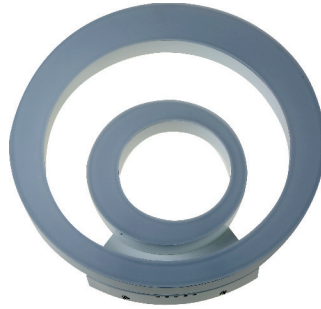

Code : PACH 007
Wattage : 10 + 22w
LED Color : 3000K
Body Colour : White
Dimension : D - ϕ 400 / H - 75