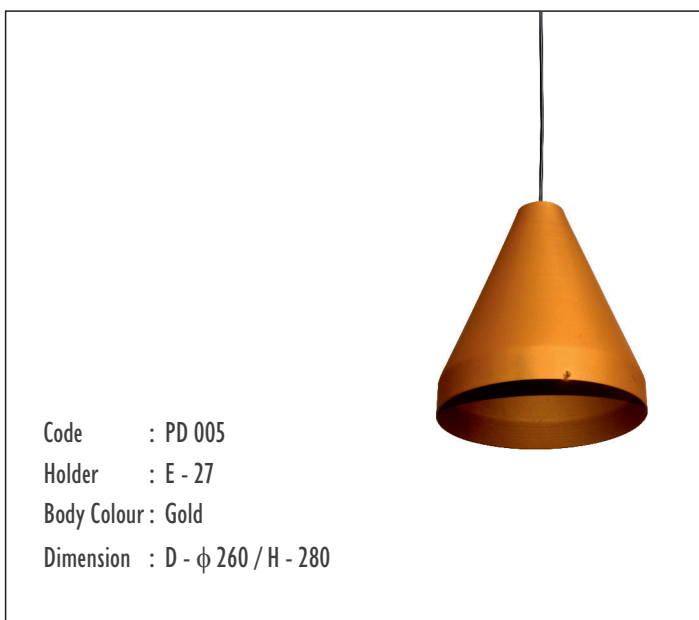

PENDENT LIGHTS

Pavilion Hangings

***Other Custom Finish Options also available**

Code : PD 008
 Holder : E - 27
 Body Colour : Glossy White - Inner Gold
 Matt Black - Inner Gold
 Metallic Grey - Inner Gold
 Dimension : D - ϕ 405 / H - 390