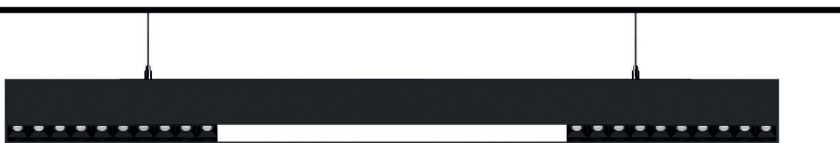

MODEL	PISL 10	PISL 11
WATTAGE	40w (4Ft)	80w (8Ft)

MODEL	PISL 12	PISL 13
WATTAGE	40w (4Ft)	80w (8Ft)