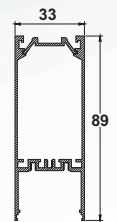

Slim Linear Hanging

BODY COLOUR | WHITE / BLACK

LED COLOUR | 3000K / 4500K / 6000K

FITTING