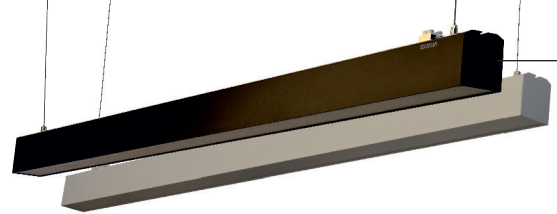

MAGIC Hanging

Driver

Model	Size	Wattage
PR 1502	2 ft	20w
PR 1501	4 ft	40w
PR 1503	8 ft	80w
Body Colour :	○ White | ● Black | ● Red	
LED Colour :	3000K / 4000K / 6000K	
Dimension :	W - 50 / H - 70