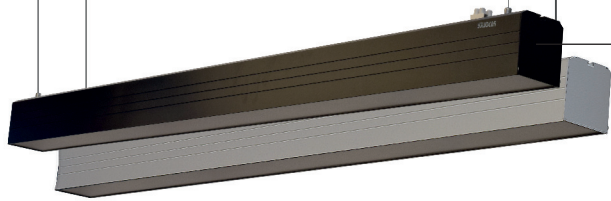

MODEL	PISL 10	PISL 11
WATTAGE	40w (4Ft)	80w (8Ft)

MODEL	PISL 12	PISL 13
WATTAGE	40w (4Ft)	80w (8Ft)

MODEL	PISL 14	PISL 15
WATTAGE	40w (4Ft)	80w (8Ft)

Pavilion Linear Suspended

DAYLE Hanging

Driver

Model	Size	Wattage
PR 1422	2 ft	20w
PR 1419	4 ft	40w
PR 1452	8 ft	80w
Body Colour :	○ White ● Black ● Red	
LED Colour :	3000K / 4000K / 6000K	
Dimension :	W - 70 / H - 70	